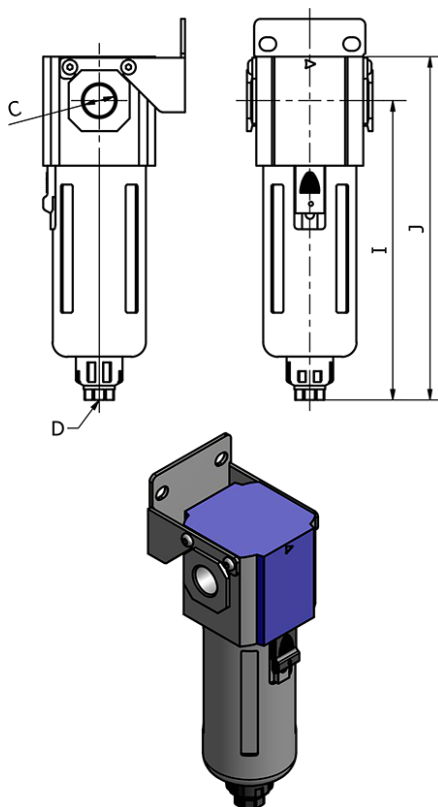

Data Sheet

Article number: 58GF60025AG
Description: Filter, type GF60025AG
port 1", automatic drain

Measures

C = 1"
D = G1/4
Depth = 8.6
I = 219
J = 256
Width = 85